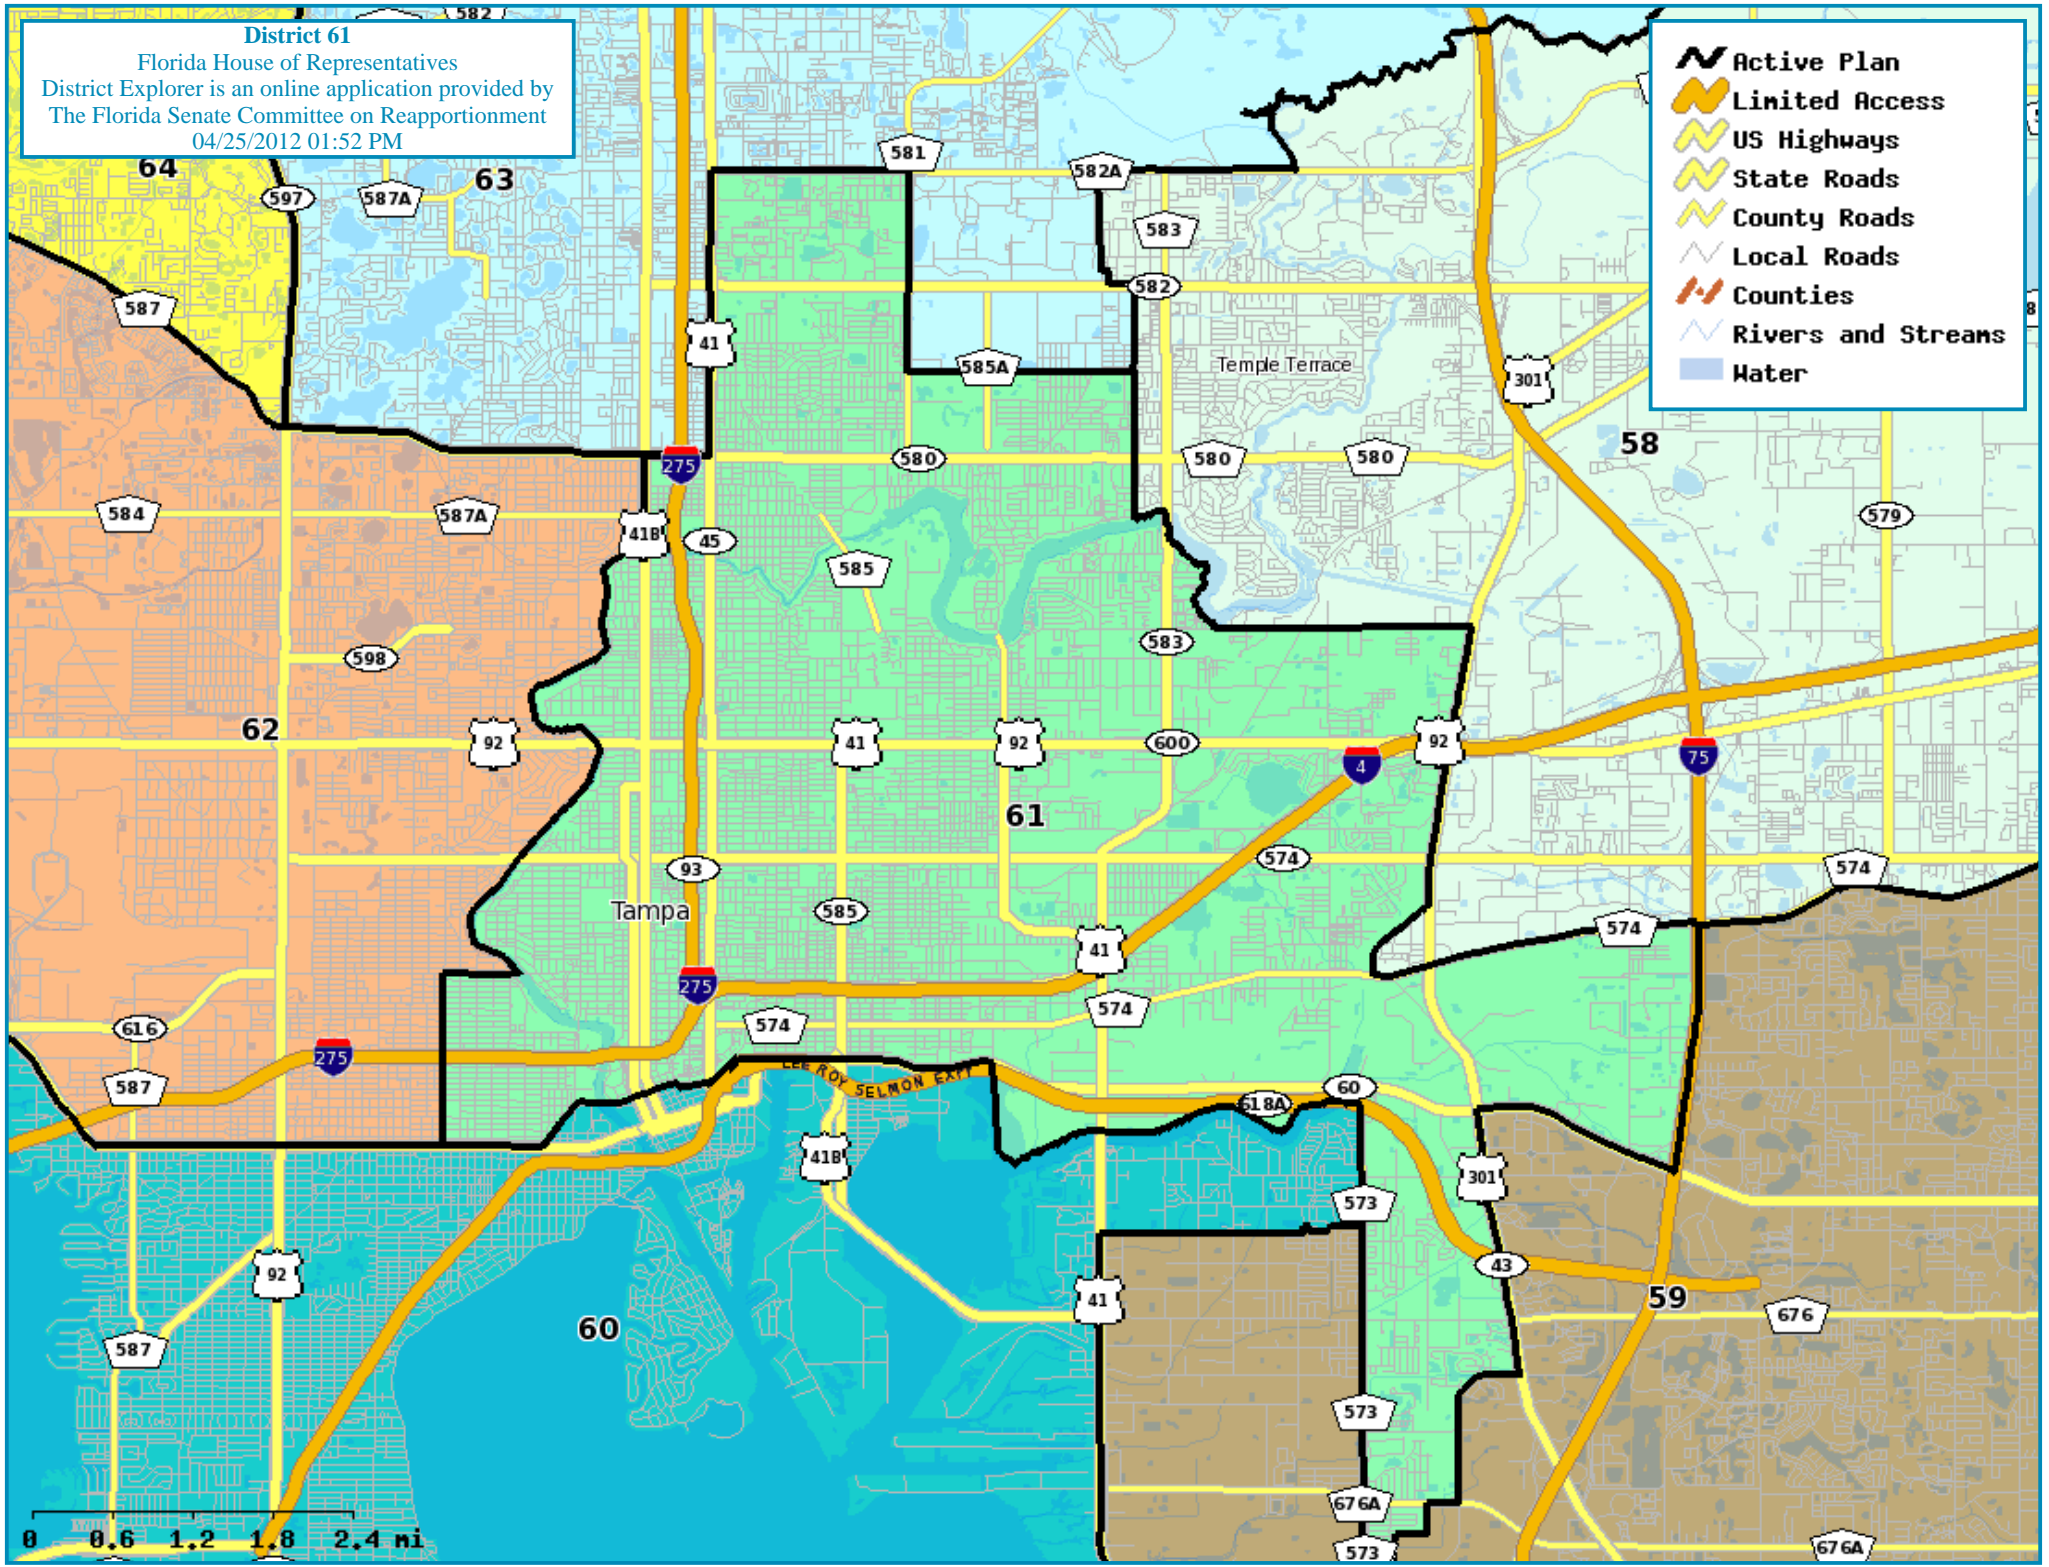

District 61
Florida House of Representatives
District Explorer is an online application provided by
The Florida Senate Committee on Reapportionment
04/25/2012 01:52 PM

- Active Plan
- Limited Access
- US Highways
- State Roads
- County Roads
- Local Roads
- Counties
- Rivers and Streams
- Water

0 0.6 1.2 1.8 2.4 mi