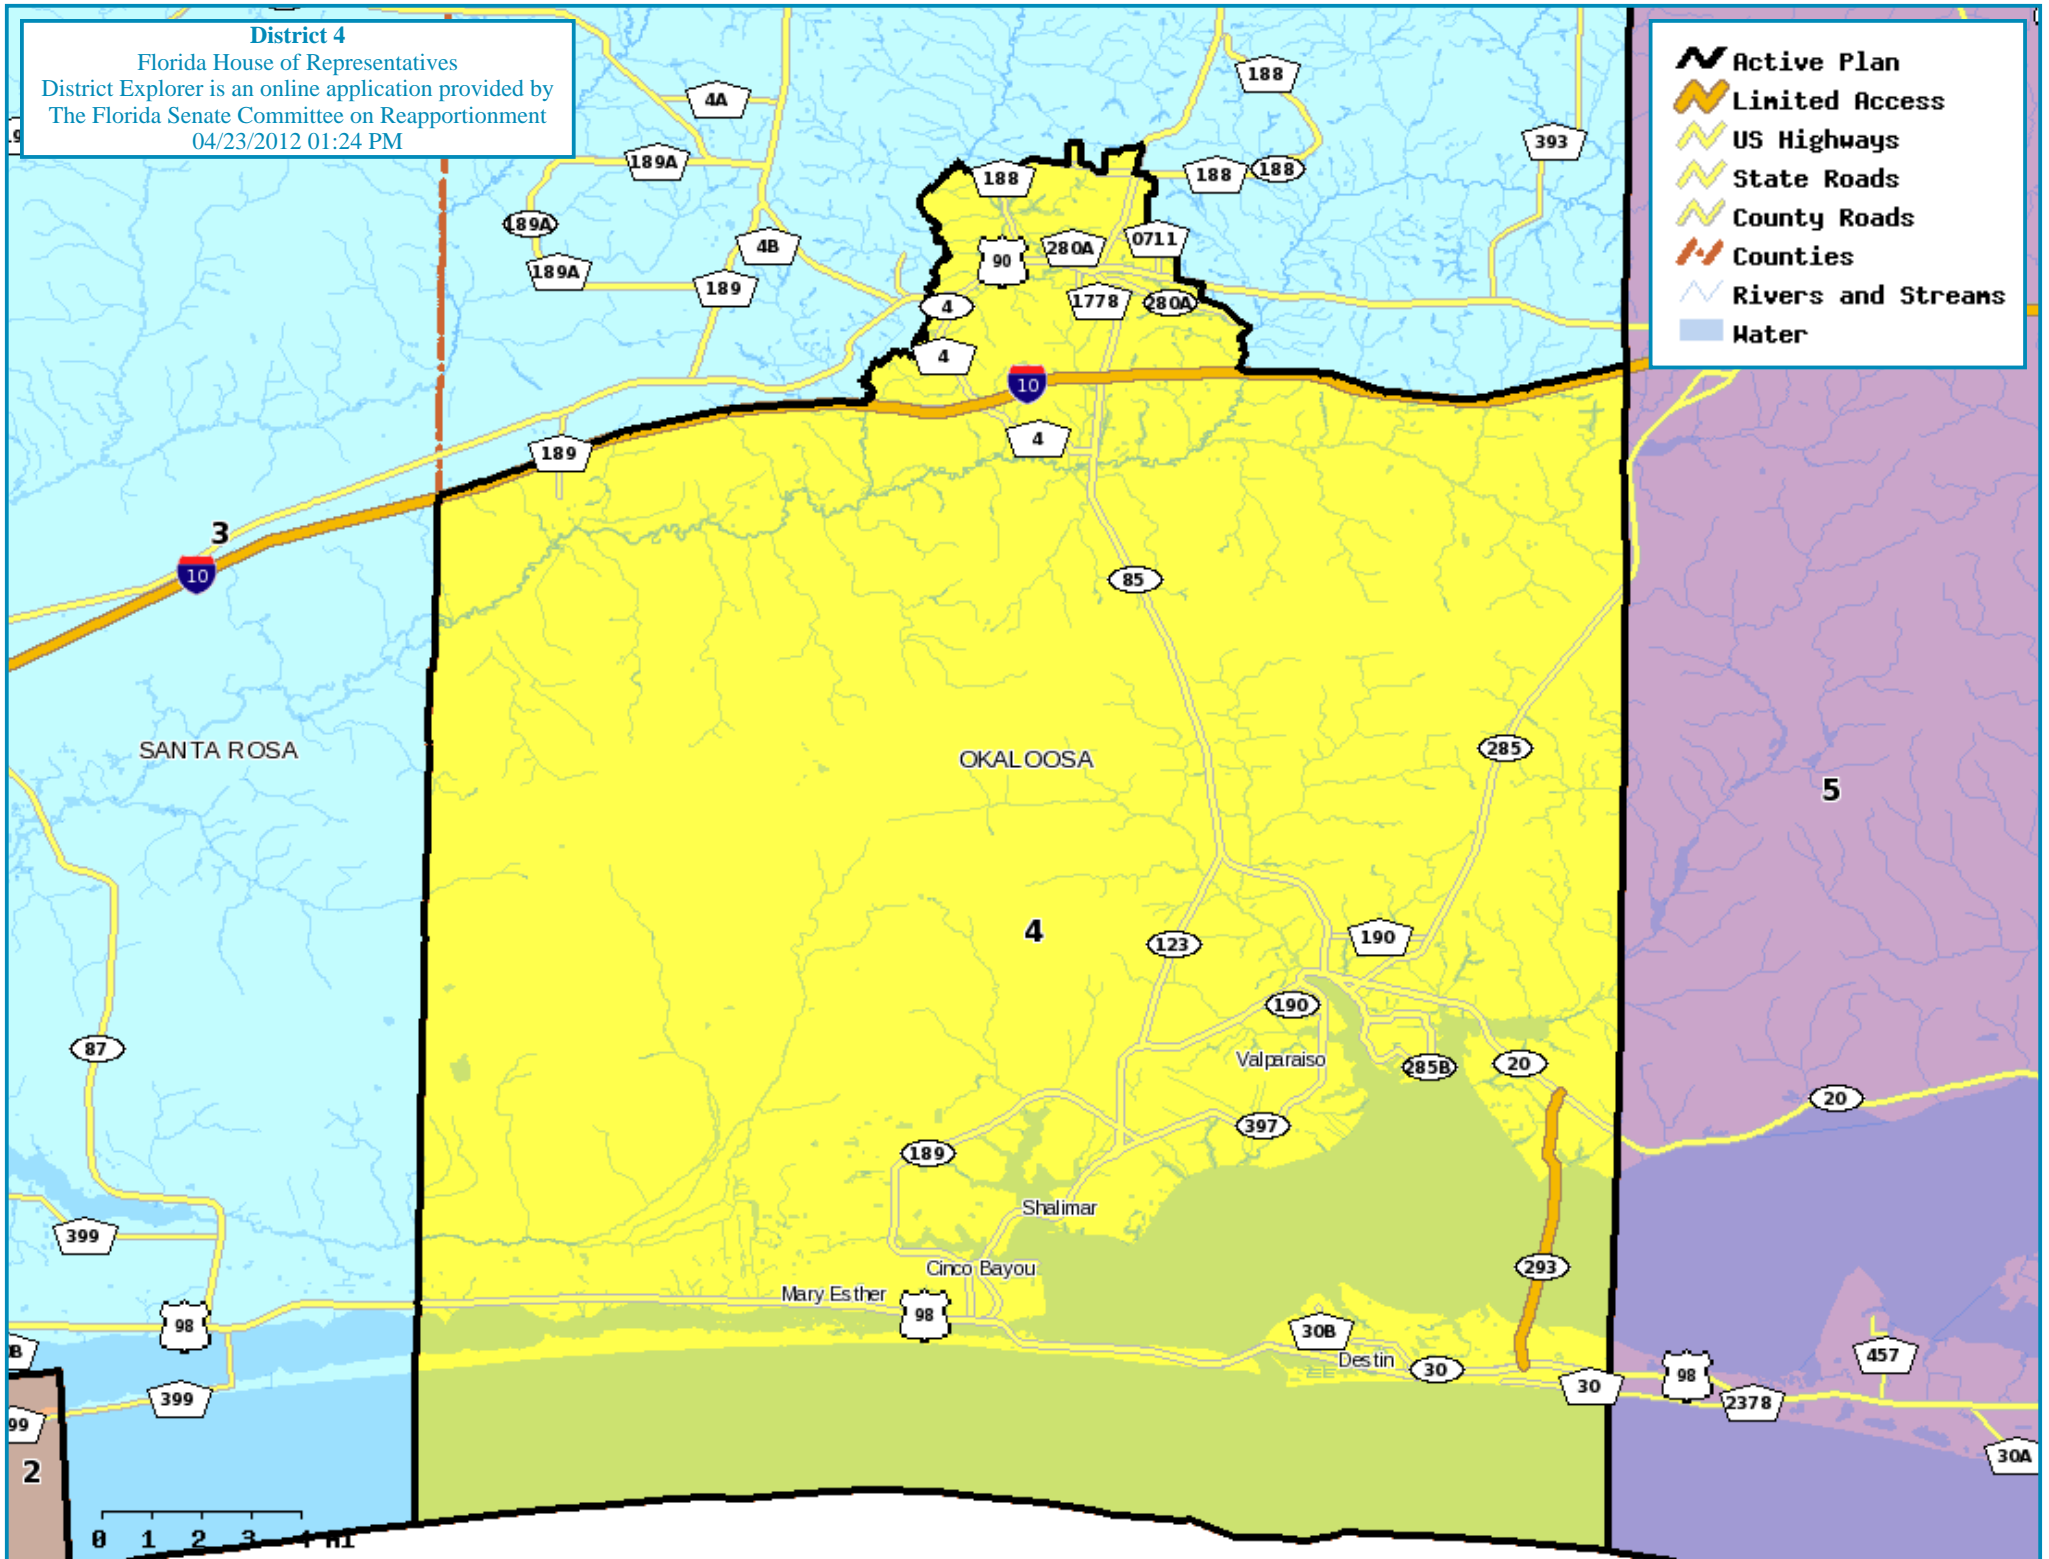

District 4

Florida House of Representatives

District Explorer is an online application provided by
The Florida Senate Committee on Reapportionment
04/23/2012 01:24 PM

-  Active Plan
-  Limited Access
-  US Highways
-  State Roads
-  County Roads
-  Counties
-  Rivers and Streams
-  Water

2

0 1 2 3 4 MI