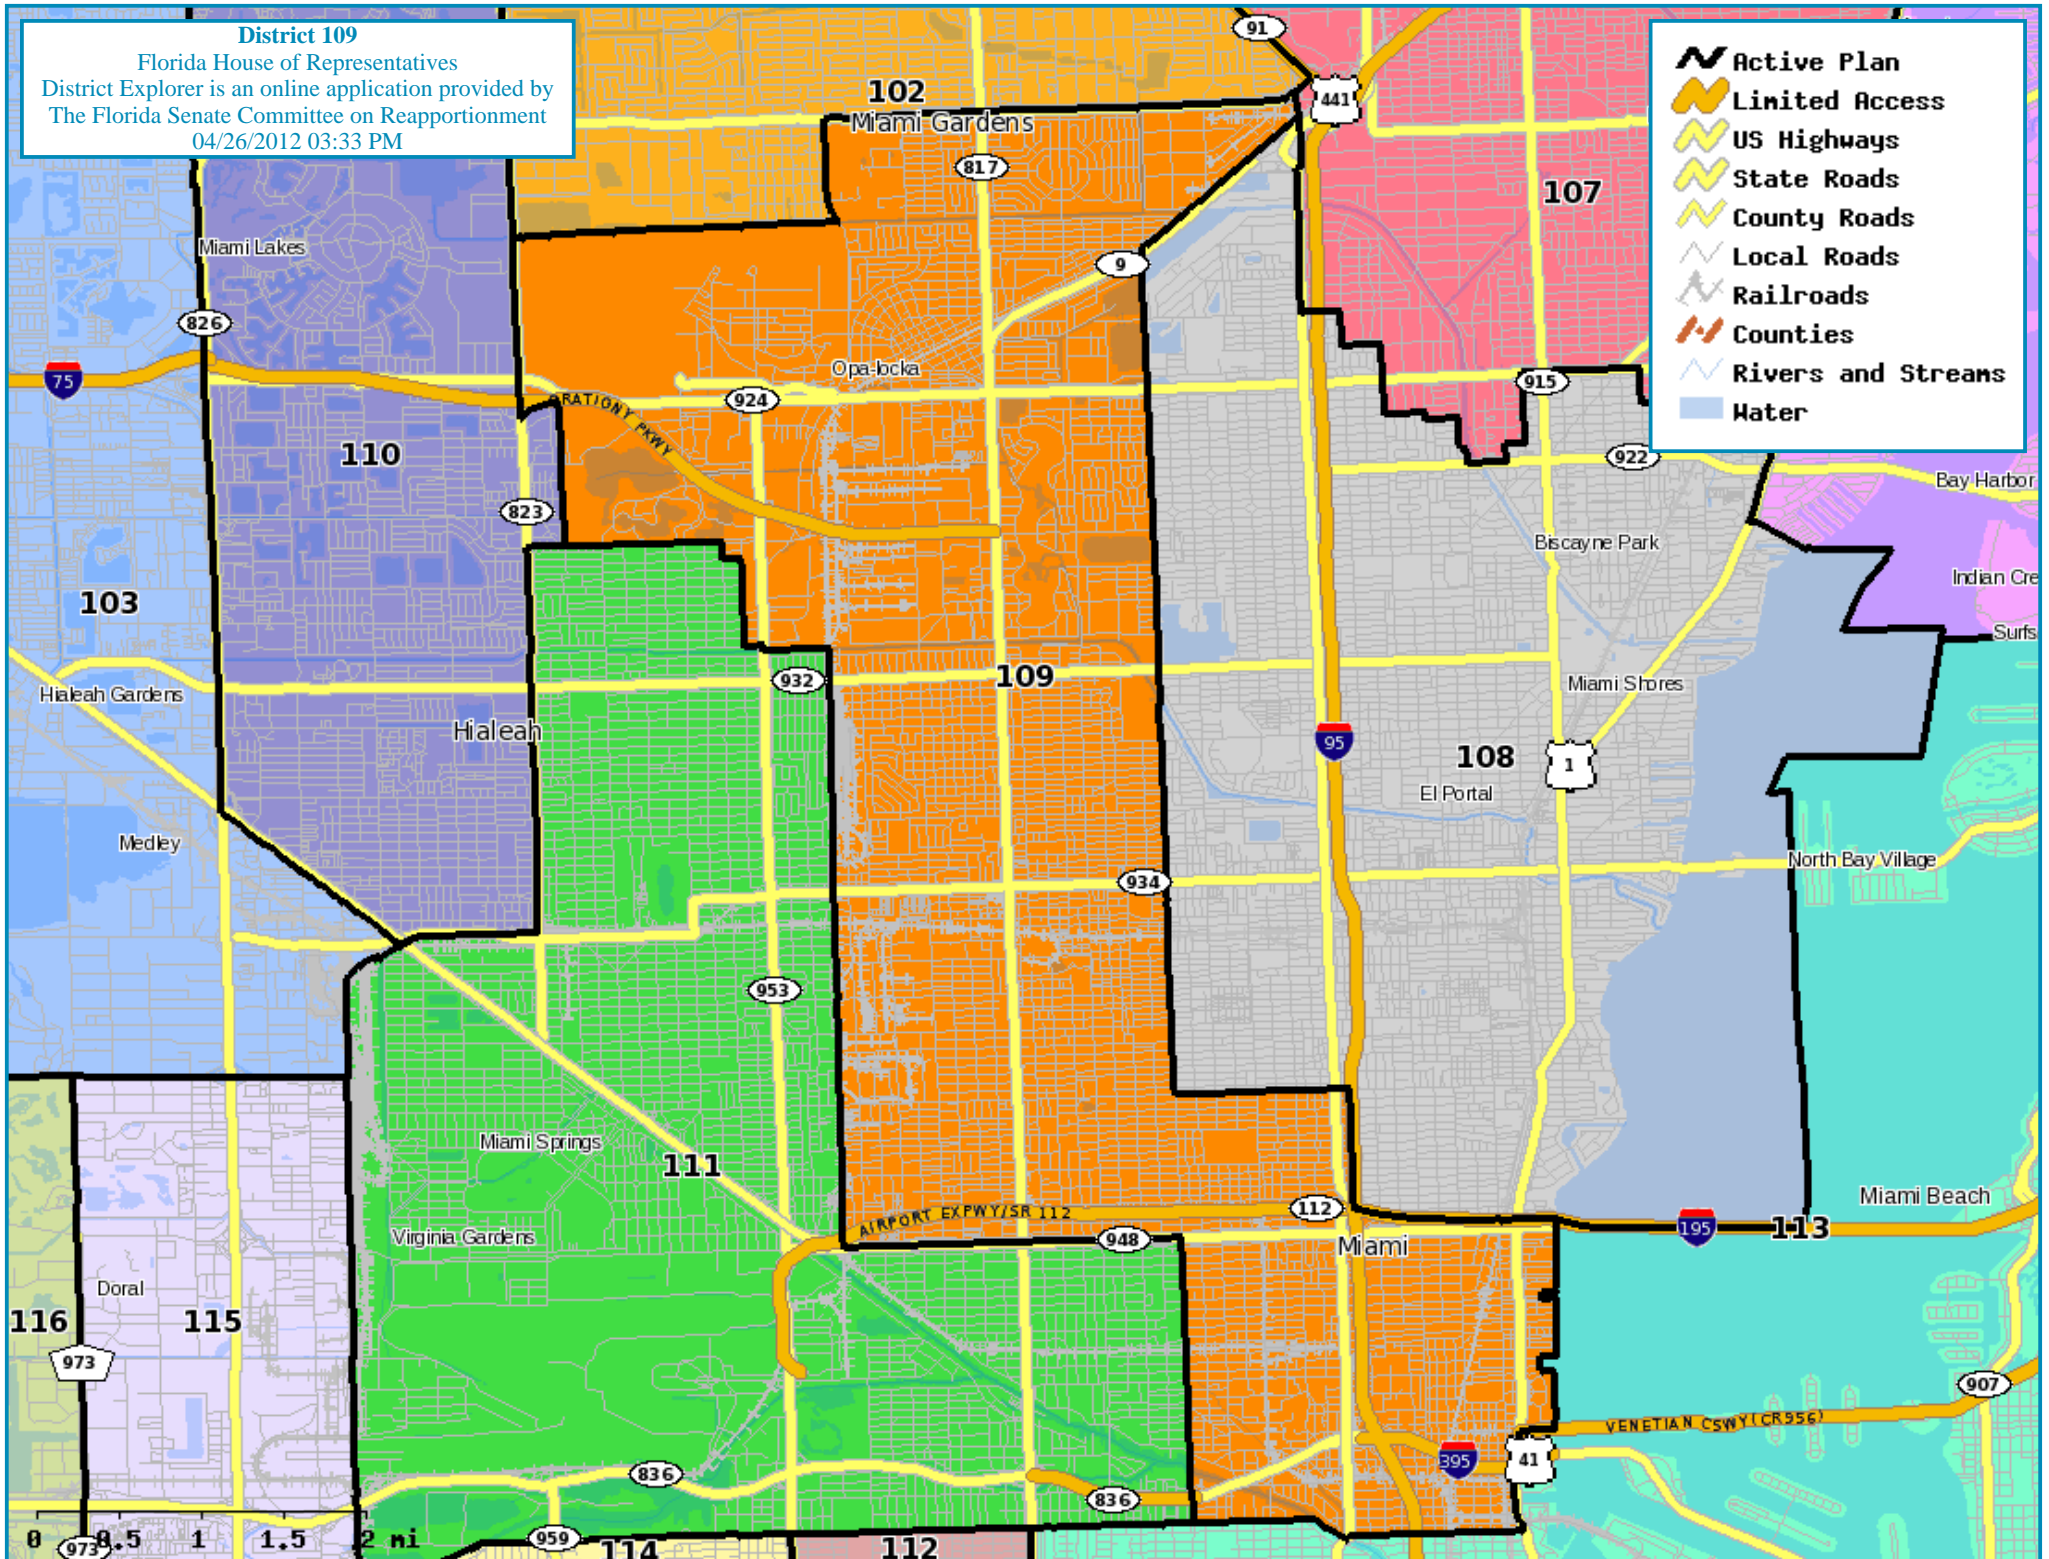

**District 109**

Florida House of Representatives

District Explorer is an online application provided by  
The Florida Senate Committee on Reapportionment  
04/26/2012 03:33 PM

- Active Plan
- Limited Access
- US Highways
- State Roads
- County Roads
- Local Roads
- Railroads
- Counties
- Rivers and Streams
- Water